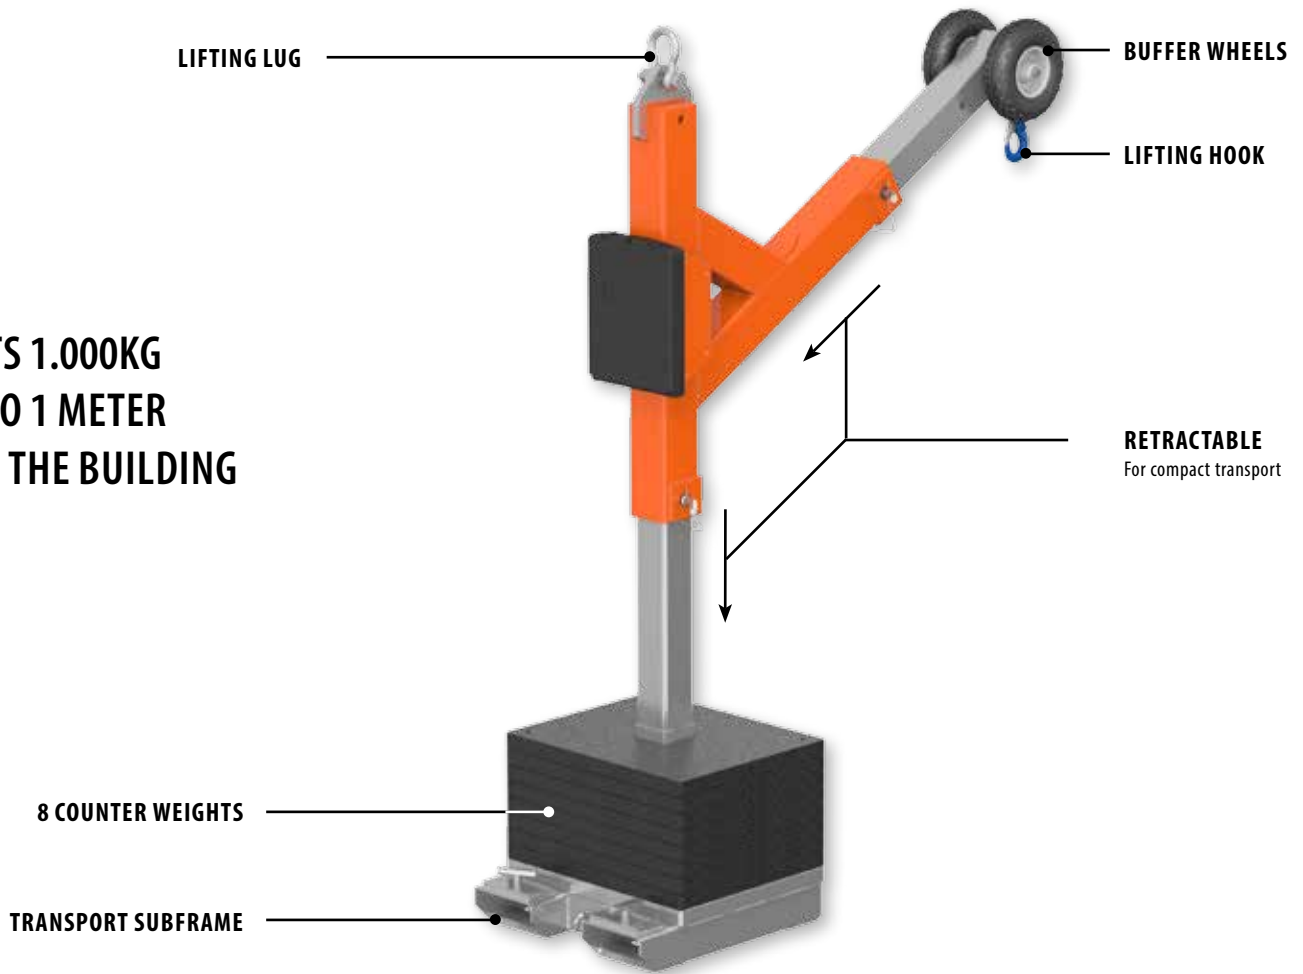

VIAVAC COUNTER BALANCER

LIFTS BELOW

COUNTER BALANCED
OVERHANG BEAM

VIAVAC COUNTER BALANCER

LIFTS BELOW

LIFTS 1.000KG
UPTO 1 METER
INTO THE BUILDING

SPECIFICATIONS

Type	CBL-1000
• Lifting capacity	1000kg
• Own weight	1000kg