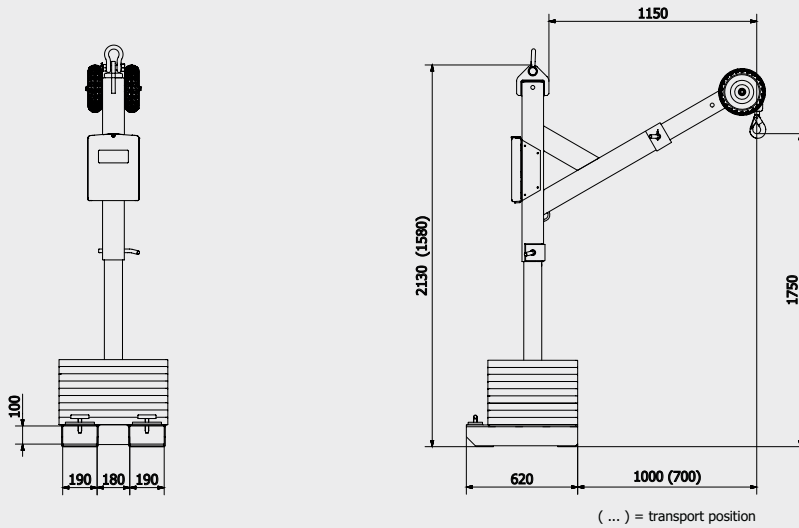

VIAVAC COUNTER BALANCER

LIFTS BELOW

COUNTER BALANCED
OVERHANG BEAM

VIAVAC COUNTER BALANCER

LIFTS BELOW

LIFTS 1.000KG
UPTO 1 METER
INTO THE BUILDING

SPECIFICATIONS

Type	CBL-1000
• Lifting capacity	1000kg
• Own weight	1000kg