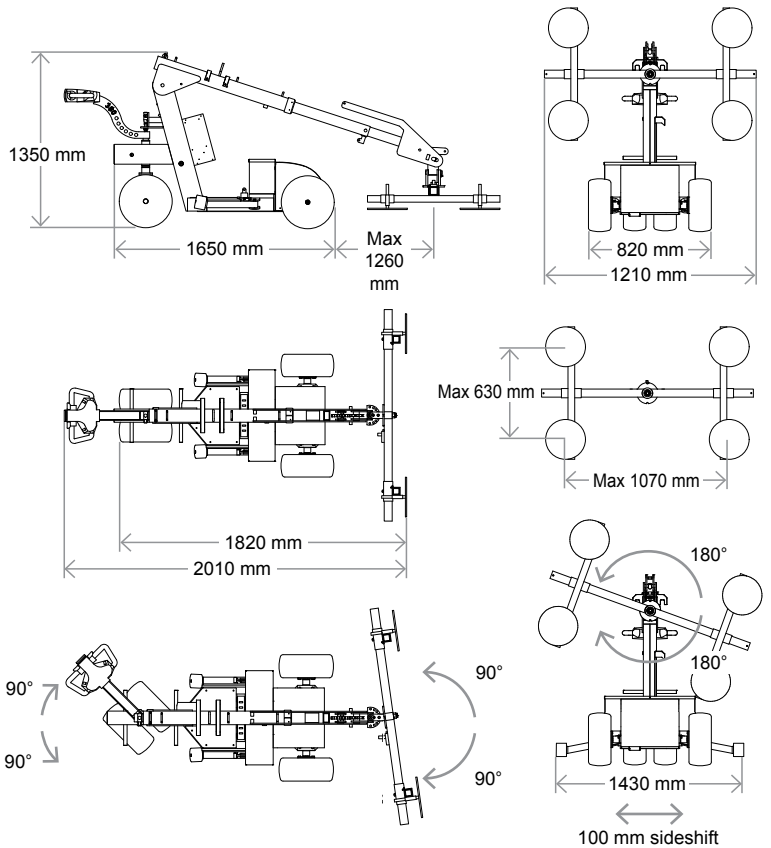

# SL 380 Outdoor High Lifter

The Smartlift can be shifted sideways for precision adjustment during installation jobs.

The lifting device has a multifunctional swivel head.

The wide tyres make the lifting device suitable for difficult off-road jobs.

## Technical data

Description	Value
Weight	700 kg
Height	1350 mm
Width (min)	820 mm
Length(min)	1820 mm
Extension of arm	600 + 600 mm
Tip from horizontal	50° back og 50° forward
Speedregulation	Stepless high/low
Sideshift	100 mm
Vacuum system	2-circuits
Lifting height	3250 mm
Chargingvoltage	230 volt
Integrated charger	Cetek XT 14000
Chargingtime	Approx 8 hours
Battery (2 x 12v) 24 volt	2 x 105 A
Runningperiod	Approx 30 hours
Front-wheel drive	1200 Watt - AC
Brake	Elektronisk
Suction pads	4 stk. Ø 300 mm
Automatic suction	2 vacuum pumps
Lifting capacity arm in/extended (600 mm)	380 kg/100 kg