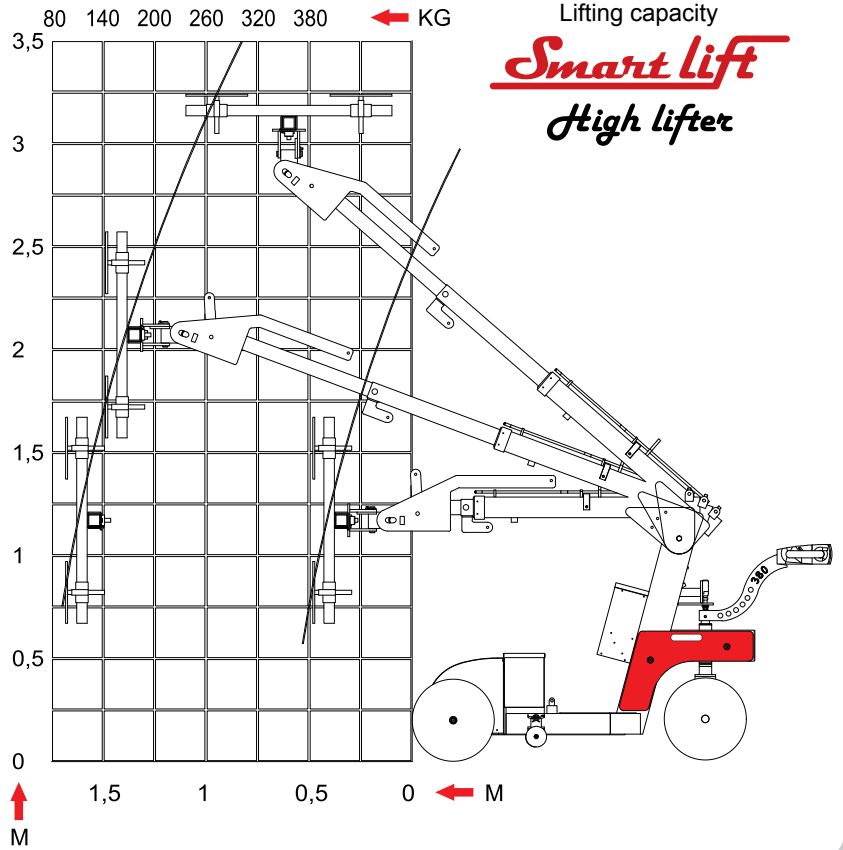

## High Lifter has a longer reach and higher lifting height

The SL 380 Outdoor High Lifter is designed for jobs that require additional reach and lifting height. The High Lifter easily handles jobs across basement shafts and flower beds and replacement of windows in end walls etc.

*The Smartlift is easily transported in a van or on a trailer*

- Two vacuum circuits with two pumps
- Off road with front-wheel drive and big wheels with electronic brake
- Manoevrable with dual rear wheels
- Lifting height 2800 mm (centre of yoke)
- Ergonomic operation handle
- Waterproof according to ip65
- Foam filled tyres

# SL 380 Outdoor High Lifter

The Smartlift can be shifted sideways for precision adjustment during installation jobs.

The lifting device has a multifunctional swivel head.

The wide tyres make the lifting device suitable for difficult off-road jobs.

## Technical data

Description	Value
Weight	700 kg
Height	1350 mm
Width (min)	820 mm
Length(min)	1820 mm
Extension of arm	600 + 600 mm
Tip from horizontal	50° back og 50° forward
Speedregulation	Stepless high/low
Sideshift	100 mm
Vacuum system	2-circuits
Lifting height	3250 mm
Chargingvoltage	230 volt
Integrated charger	Cetek XT 14000
Chargingtime	Approx 8 hours
Battery (2 x 12v) 24 volt	2 x 105 A
Runningperiod	Approx 30 hours
Front-wheel drive	1200 Watt - AC
Brake	Elektronisk
Suction pads	4 stk. Ø 300 mm
Automatic suction	2 vacuum pumps
Lifting capacity arm in/extended (600 mm)	380 kg/100 kg